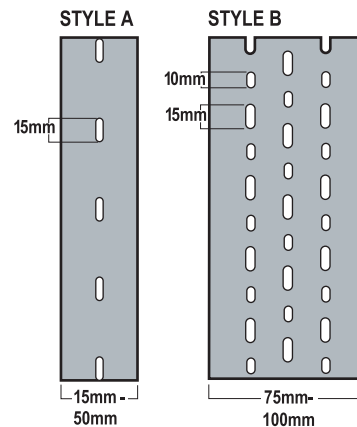

### HIGH DENSITY

NAWA carries a full line of high density wiring duct. This duct, sometimes called "narrow finger" duct, has a slot width of 4mm. The smaller fingers and smaller slots are designed for applications with a higher number of entries into the wiring duct. NAWA's wiring duct is made from high impact, self-extinguishing, warp-proof PVC. NAWA maintains a large selection of both grey and white high density wiring duct in stock.

### 4MM DUCT

Part #	Nominal Size	External Dimensions		Length	Hole Pattern	Carton Quantity	Total Length
		W x H Inches	Width (W) Inches (mm)				
WD-OS-100x100HD	WD-OS-100x100HDWH	1" x 1"	.98 (25)	.98 (25)	6.56 (2m)	A	50 328 (100m)
WD-OS-100x150HD	WD-OS-100x150HDWH	1" x 1.5"	.98 (25)	1.58 (40)	6.56 (2m)	A	50 328 (100m)
WD-OS-100x200HD	WD-OS-100x200HDWH	1" x 2"	.98 (25)	1.97 (50)	6.56 (2m)	A	40 262 (80m)
WD-OS-100x300HD	WD-OS-100x300HDWH	1" x 3"	.98 (25)	2.95 (75)	6.56 (2m)	A	20 131 (40m)
WD-OS-150x150HD	WD-OS-150x150HDWH	1.5" x 1.5"	1.58 (40)	1.58 (40)	6.56 (2m)	A	20 131 (40m)
WD-OS-150x200HD	WD-OS-150x200HDWH	1.5" x 2"	1.49 (38)	1.97 (50)	6.56 (2m)	A	20 131 (40m)
WD-OS-150x300HD	WD-OS-150x300HDWH	1.5" x 3"	1.49 (38)	2.95 (75)	6.56 (2m)	A	20 131 (40m)
WD-OS-150x400HD	WD-OS-150x400HDWH	1.5" x 4"	1.58 (40)	3.94 (100)	6.56 (2m)	A	10 65.6 (20m)
WD-OS-200x200HD	WD-OS-200x200HDWH	2" x 2"	1.80 (45)	1.80 (45)	6.56 (2m)	A	20 131 (40m)
WD-OS-200x300HD	WD-OS-200x300HDWH	2" x 3"	1.97 (50)	2.95 (75)	6.56 (2m)	A	20 131 (40m)
WD-OS-200x400HD	WD-OS-200x400HDWH	2" x 4"	1.89 (48)	3.94 (100)	6.56 (2m)	A	10 65.6 (20m)
WD-OS-300x200HD	WD-OS-300x200HDWH	3" x 2"	2.95 (75)	1.97 (50)	6.56 (2m)	B	10 65.6 (20m)
WD-OS-300x300HD	WD-OS-300x300HDWH	3" x 3"	2.95 (75)	2.95 (75)	6.56 (2m)	B	10 65.6 (20m)
WD-OS-300x400HD	WD-OS-300x400HDWH	3" x 4"	3.15 (80)	3.94 (100)	6.56 (2m)	B	10 65.6 (20m)
WD-OS-400x300HD	WD-OS-400x300HDWH	4" x 3"	3.94 (100)	2.95 (75)	6.56 (2m)	B	10 65.6 (20m)
WD-OS-400x400HD	WD-OS-400x400HDWH	4" x 4"	3.94 (100)	3.94 (100)	6.56 (2m)	B	10 65.6 (20m)