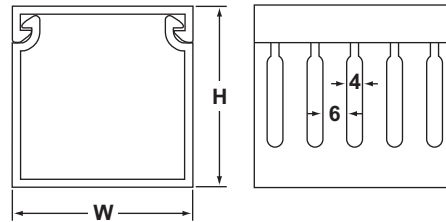

### HIGH DENSITY

NAWA carries a full line of high density wiring duct. This duct, sometimes called "narrow finger" duct, has a slot width of 4mm. The smaller fingers and smaller slots are designed for applications with a higher number of entries into the wiring duct. NAWA's wiring duct is made from high impact, self-extinguishing, warp-proof PVC. NAWA maintains a large selection of both grey and white high density wiring duct in stock.

### 4MM DUCT

Part #	Nominal Size	External Dimensions		Length	Hole Pattern	Carton Quantity	Total Length
		W x H Inches	Width (W) Inches (mm)				
WD-OS-100x100HD	WD-OS-100x100HDWH	1" x 1"	.98 (25)	.98 (25)	6.56 (2m)	A	50 328 (100m)
WD-OS-100x150HD	WD-OS-100x150HDWH	1" x 1.5"	.98 (25)	1.58 (40)	6.56 (2m)	A	50 328 (100m)
WD-OS-100x200HD	WD-OS-100x200HDWH	1" x 2"	.98 (25)	1.97 (50)	6.56 (2m)	A	40 262 (80m)
WD-OS-100x300HD	WD-OS-100x300HDWH	1" x 3"	.98 (25)	2.95 (75)	6.56 (2m)	A	20 131 (40m)
WD-OS-150x150HD	WD-OS-150x150HDWH	1.5" x 1.5"	1.58 (40)	1.58 (40)	6.56 (2m)	A	20 131 (40m)
WD-OS-150x200HD	WD-OS-150x200HDWH	1.5" x 2"	1.49 (38)	1.97 (50)	6.56 (2m)	A	20 131 (40m)
WD-OS-150x300HD	WD-OS-150x300HDWH	1.5" x 3"	1.49 (38)	2.95 (75)	6.56 (2m)	A	20 131 (40m)
WD-OS-150x400HD	WD-OS-150x400HDWH	1.5" x 4"	1.58 (40)	3.94 (100)	6.56 (2m)	A	10 65.6 (20m)
WD-OS-200x200HD	WD-OS-200x200HDWH	2" x 2"	1.80 (45)	1.80 (45)	6.56 (2m)	A	20 131 (40m)
WD-OS-200x300HD	WD-OS-200x300HDWH	2" x 3"	1.97 (50)	2.95 (75)	6.56 (2m)	A	20 131 (40m)
WD-OS-200x400HD	WD-OS-200x400HDWH	2" x 4"	1.89 (48)	3.94 (100)	6.56 (2m)	A	10 65.6 (20m)
WD-OS-300x200HD	WD-OS-300x200HDWH	3" x 2"	2.95 (75)	1.97 (50)	6.56 (2m)	B	10 65.6 (20m)
WD-OS-300x300HD	WD-OS-300x300HDWH	3" x 3"	2.95 (75)	2.95 (75)	6.56 (2m)	B	10 65.6 (20m)
WD-OS-300x400HD	WD-OS-300x400HDWH	3" x 4"	3.15 (80)	3.94 (100)	6.56 (2m)	B	10 65.6 (20m)
WD-OS-400x300HD	WD-OS-400x300HDWH	4" x 3"	3.94 (100)	2.95 (75)	6.56 (2m)	B	10 65.6 (20m)
WD-OS-400x400HD	WD-OS-400x400HDWH	4" x 4"	3.94 (100)	3.94 (100)	6.56 (2m)	B	10 65.6 (20m)