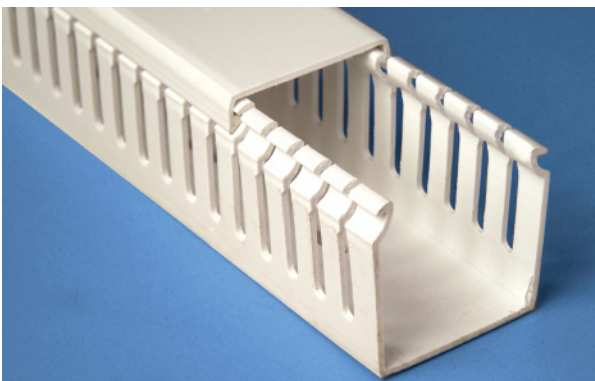

## NARROW FINGER

### HIGH DENSITY

NAWA carries a full line of high density wiring duct. This duct, sometimes called "narrow finger" duct, has a slot width of 4mm. The smaller fingers and smaller slots are designed for applications with a higher number of entries into the wiring duct. NAWA's wiring duct is made from high impact, self-extinguishing, warp-proof PVC. NAWA maintains a large selection of both grey and white high density wiring duct in stock.

### BASE HOLE PATTERNS