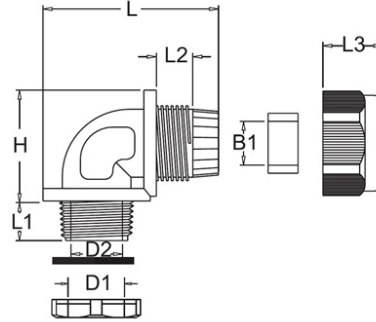

NPT RIGHT ANGLE GLAND

NAWA's right angle cable glands are water tight, provide excellent strain relief, easy assembly, and offer a wide cable range. All of NAWA's cable glands are IP68 certified, UL recognized and RoHS compliant.

NPT Right Angle Gland Specs (mm)

	D1	D2	B1	L1	L2	L3	L	H	Cable Range	Units/Bag
NPT-38-RA	17.0	12.0	9.3	11.7	9.9	16.7	48.5	30	5-9	20
NPT-12	21.2	14.0	14.5	14.7	11.8	18.4	51.6	31.2	10-13	20
NPT-34	26.5	19.2	16.4	14.8	12.6	22.3	64.5	41.6	13-16	20