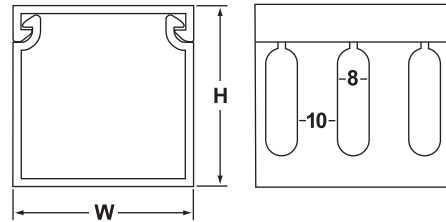

WIDE FINGER

STANDARD DENSITY

NAWA carries a full line of standard density wiring duct. This duct sometimes called "wide finger" has a slot width of 8mm. The larger fingers and larger slots are designed for easy insertion of wires and cables. NAWA's wiring duct is made from high impact, self-extinguishing, warp-proof PVC. NAWA maintains a large selection of both grey and white standard density wiring duct in stock.