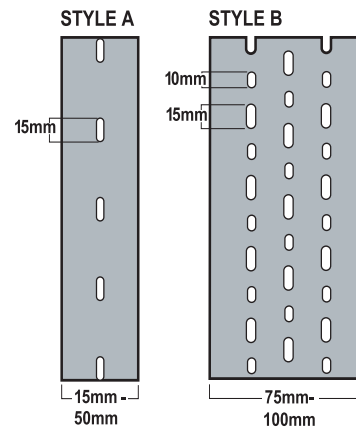

BASE HOLE PATTERNS

8MM DUCT

Part #	Nominal Size	External Dimensions		Length	Hole Pattern	Carton Quantity	Total Length	
		W x H	Width (W)					Height (H)
Grey	White	Inches	Inches (mm)	Inches (mm)	Feet (m)			
WD-OS-050x100		.5" x 1"	.59 (15)	.98 (25)	6.56 (2m)	A	328 (100m)	
WD-OS-075x075		.75" x .75"	.79 (20)	.79 (20)	6.56 (2m)	A	328 (100m)	
WD-OS-100x100	WD-OS-100x100WH	1" x 1"	.98 (25)	.98 (25)	6.56 (2m)	A	328 (100m)	
WD-OS-100x150	WD-OS-100x150WH	1" x 1.5"	.98 (25)	1.58 (40)	6.56 (2m)	A	328 (100m)	
WD-OS-100x200	WD-OS-100x200WH	1" x 2"	.98 (25)	1.97 (50)	6.56 (2m)	A	262 (80m)	
WD-OS-100x300	WD-OS-100x300WH	1" x 3"	.98 (25)	2.95 (75)	6.56 (2m)	A	131 (40m)	
WD-OS-150x150	WD-OS-150x150WH	1.5" x 1.5"	1.58 (40)	1.58 (40)	6.56 (2m)	A	131 (40m)	
WD-OS-150x200	WD-OS-150x200WH	1.5" x 2"	1.49 (38)	1.97 (50)	6.56 (2m)	A	131 (40m)	
WD-OS-150x300	WD-OS-150x300WH	1.5" x 3"	1.49 (38)	2.95 (75)	6.56 (2m)	A	131 (40m)	
WD-OS-150x400	WD-OS-150x400WH	1.5" x 4"	1.58 (40)	3.94 (100)	6.56 (2m)	A	65.6 (20m)	
WD-OS-200x200	WD-OS-200x200WH	2" x 2"	1.97 (50)	1.97 (50)	6.56 (2m)	A	131 (40m)	
WD-OS-200x300	WD-OS-200x300WH	2" x 3"	1.97 (50)	2.95 (75)	6.56 (2m)	A	131 (40m)	
WD-OS-200x400	WD-OS-200x400WH	2" x 4"	1.89 (48)	3.94 (100)	6.56 (2m)	A	65.6 (20m)	
WD-OS-300x200	WD-OS-300x200WH	3" x 2"	2.95 (75)	1.97 (50)	6.56 (2m)	B	65.6 (20m)	
WD-OS-300x300	WD-OS-300x300WH	3" x 3"	2.95 (75)	2.95 (75)	6.56 (2m)	B	65.6 (20m)	
WD-OS-300x400	WD-OS-300x400WH	3" x 4"	2.95 (75)	3.94 (100)	6.56 (2m)	B	65.6 (20m)	
WD-OS-400x150	WD-OS-400x150WH	4" x 1.5"	3.94 (100)	1.58 (40)	6.56 (2m)	B	65.6 (20m)	
WD-OS-400x300	WD-OS-400x300WH	4" x 3"	3.94 (100)	2.95 (75)	6.56 (2m)	B	65.6 (20m)	
WD-OS-400x400	WD-OS-400x400WH	4" x 4"	3.94 (100)	3.94 (100)	6.56 (2m)	B	65.6 (20m)	

Blue or black duct is also available. Please call for details.