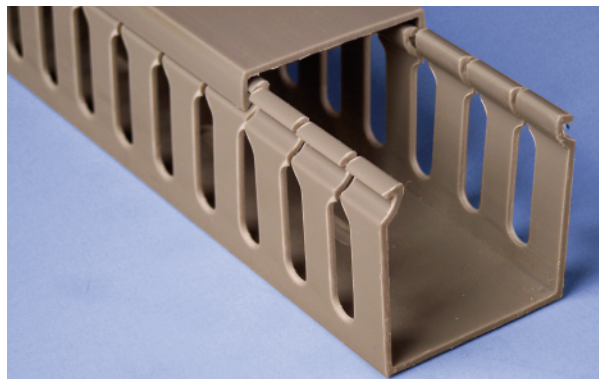

WIDE FINGER

STANDARD DENSITY

NAWA carries a full line of standard density wiring duct. This duct sometimes called "wide finger" has a slot width of 8mm. The larger fingers and larger slots are designed for easy insertion of wires and cables. NAWA's wiring duct is made from high impact, self-extinguishing, warp-proof PVC. NAWA maintains a large selection of both grey and white standard density wiring duct in stock.