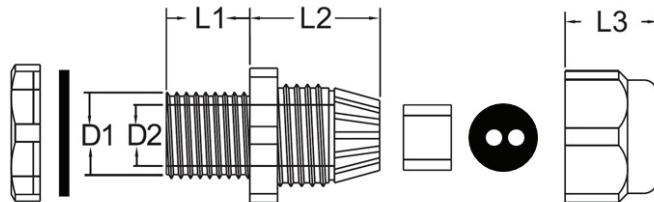

## MULTI HOLE GLAND

NAWA's multi hole cable glands are water tight, provide excellent strain relief, easy assembly, and offer a wide cable range. All of NAWA's cable glands are IP68 certified, UL recognized and RoHS compliant.

Multi Hole NPT Gland Specs (mm)

	D1	D2	L1	L2	L3	# Holes	Hole Dia	Units/Bag
MH-NPT-38-2x4	11.1	16.8	14.8	22.6	14.5	2	4	20
MH-NPT-38-3x3	11.8	16.8	15.6	24.1	16.3	3	3	20
MH-NPT-12-3x4	15.2	20.5	13.3	26.7	17.7	3	4	20
MH-NPT-12-2x6	15.9	20.5	13.3	29.6	17.7	2	6	20
MH-NPT-34-2x8	19.8	26.0	15.1	30.1	23.2	2	8	20